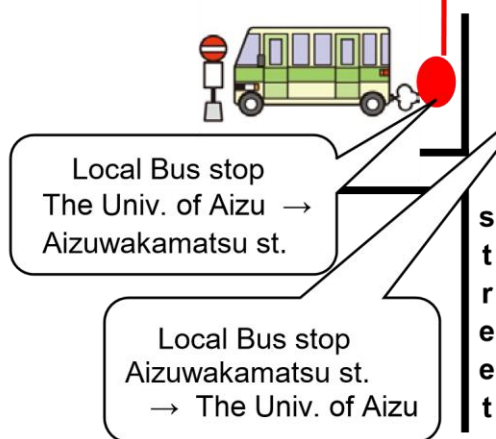

¥180(Cash Only)		
Bus stop in front of station No. 1	Aizu-wakamatsu station	The Univ. of Aizu
☆	7:40	7:50
	8:15	8:25
	9:10	9:20
	10:35	10:45
☆	12:10	12:20
	13:10	13:20
	14:10	14:20
☆	15:30	15:40
	17:35	17:45

Please note there are two different bus stops: one from the University to the station (outside campus), the other from the station to the University (on campus)

Taxi Charge (Middle size. ~ 4 persons)

From Aizuwakamatsu Station to The University of Aizu:
About 1500 YEN