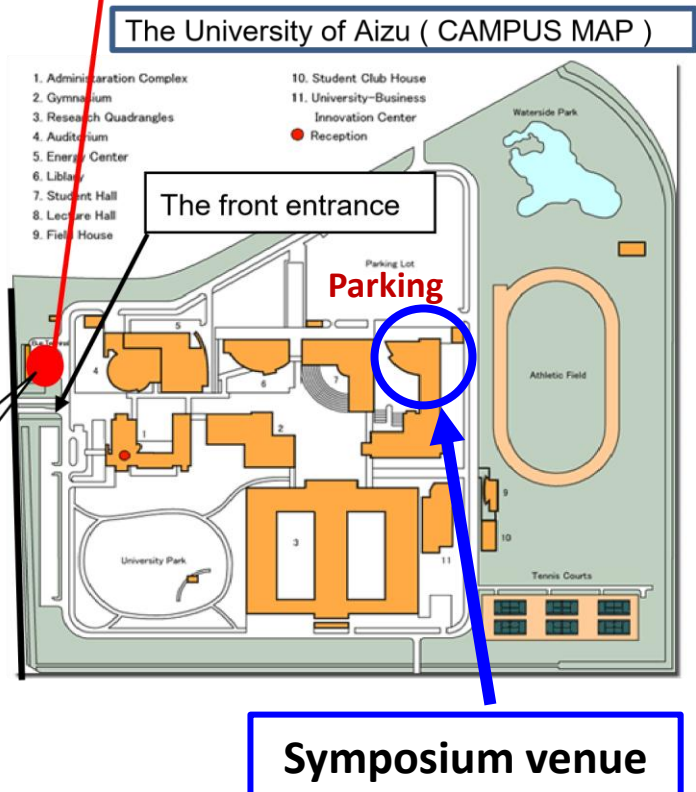

¥180(Cash Only)		
Bus stop in front of station No. 1	Aizu-wakamatsu station	The Univ. of Aizu
☆	7:40	7:50
	8:15	8:25
	9:10	9:20
	10:35	10:45
☆	12:10	12:20
	13:10	13:20
	14:10	14:20
☆	15:30	15:40
	17:35	17:45

Please note there are two different bus stops: one from the University to the station (outside campus), the other from the station to the University (on campus)

Taxi Charge (Middle size. ~ 4 persons)

From Aizuwakamatsu Station to The University of Aizu:
About 1500 YEN